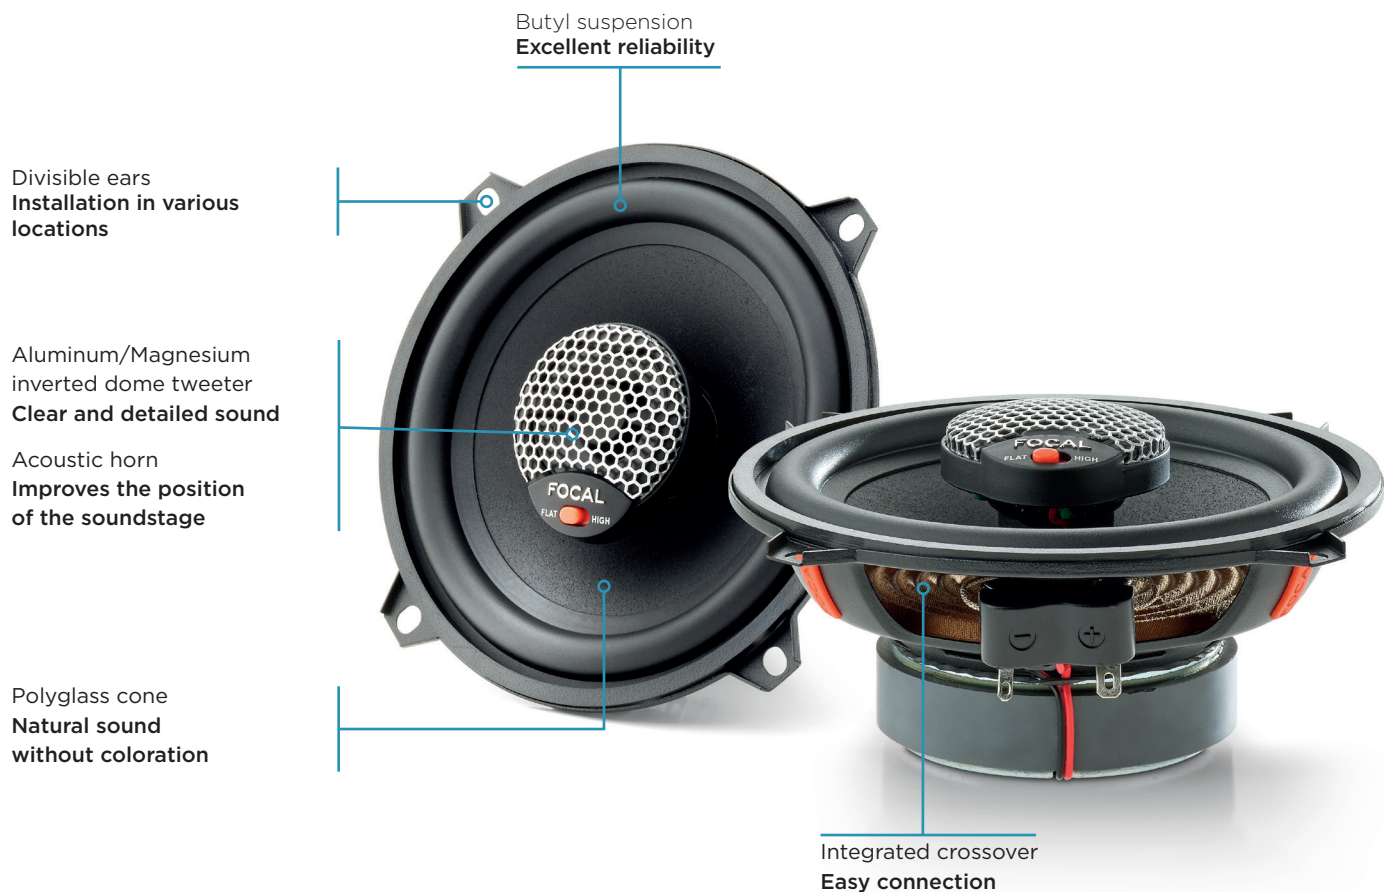

UNIVERSAL ICU130

Product Data Sheet

2-way coaxial kit

ADVANTAGES

- High sensitivity
- Shallow mounting depth (1⁵⁹/₆₄" - 48.9mm)
- Great improvement from original car speakers
- Dynamics and neutrality

Acoustic horn

Level adjustment

TECHNICAL CHARACTERISTICS

Woofers: 5¹/₈" (130mm)

Voice coil diameter: 1" (25mm)

Max. power: 120W

Nom. power: 60W RMS

Sensitivity (2.83V/1m): 91.8dB

Frequency response: 90Hz-21kHz

Al/Mg inverted dome tweeter

Accessories: delivered without grilles

Integrated crossover: 6dB/oct

Integration
INSTANT GRATIFICATION

Focal is a trademark of Focal-JMlab - Tél. (33) 04 77 43 57 00 - www.focal.com - Images may not conform exactly to specific product.
Photos L'Atelier Sylvain Madelon-SCAA-170911/4