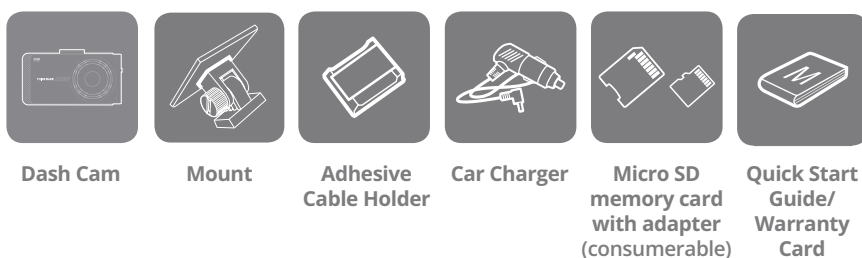

What's In the Box