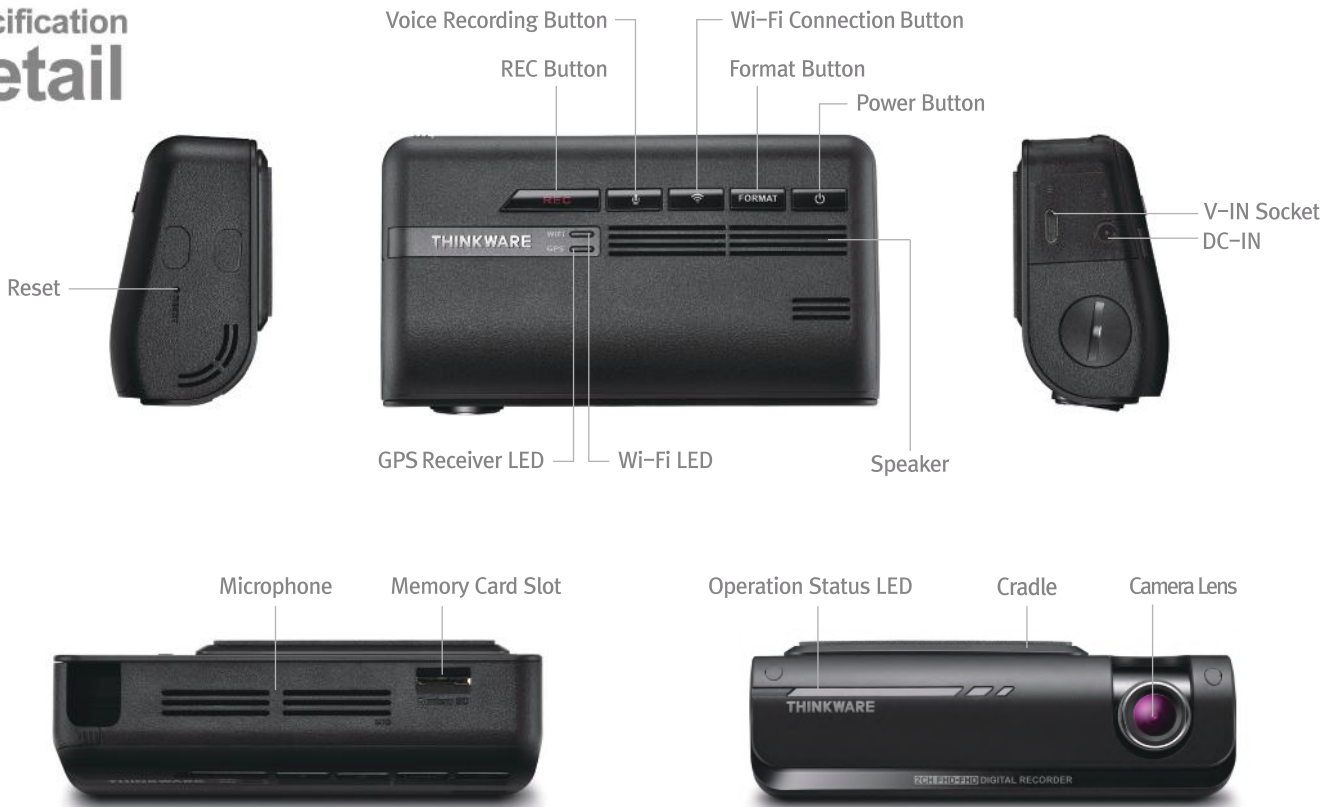

THINKWARE DASH CAM™ F770

Features

2 Channel Full HD (Optional)

With the 1920X1080P Full HD front / rear camera, you can accurately record movement of any object, approaching the camera.

Sony Exmor Image Sensor

Mobile Application

Intuitive and easy-to-use iOS / Android mobile application provides instant video playback as well as controls various device settings

DUAL SAVE™

The Dual Save Technology guarantees a backup copy of videos in the internal memory after any incident

GPS Antenna

Internal built-in GPS antenna embeds speed and location data to the video which can be displayed on the PC viewer

Specification Detail

Technical Specification

- **Resolution :** F - Full HD (1920x1080P)
R - Full HD (1920x1080P)
- **Camera (Image sensor) :**
F - Sony Exmor CMOS 2.19MP
R - Sony Exmor CMOS 2.19MP(optional)
- **Frame rate :** 2Ch, 30 fps
- **Viewing Angle :** 140° (Diagonal)
- **Dimensions (WxDxH) :** 110 x 60.41 x 31.75mm
- **Weight :** 131g (0.28 lbs)
- **GPS :** Built in GPS (Glonass supported)
- **Wireless Connectivity :** Built-In Wi-Fi
- **Storage Temperature :** -20° ~ 70° C
- **Operating Temperature:** -10° ~ 60° C
- **Capacity :** Micro SD Card 16G, 32G, 64G UHS-1
- **Interface :** AV-In port 1EA
DC-In / Micro SD Slot
- **Input Power :** DC 12/24V
Built-in Super Capacitor