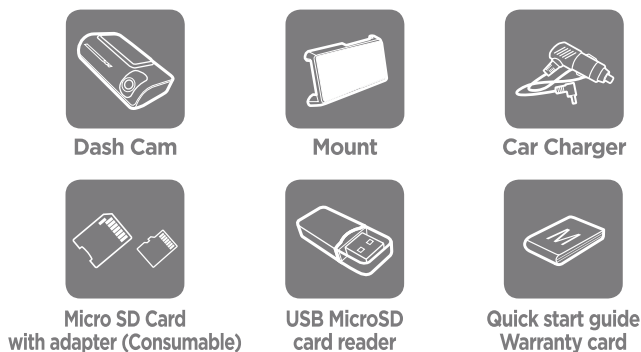

What's In the Box